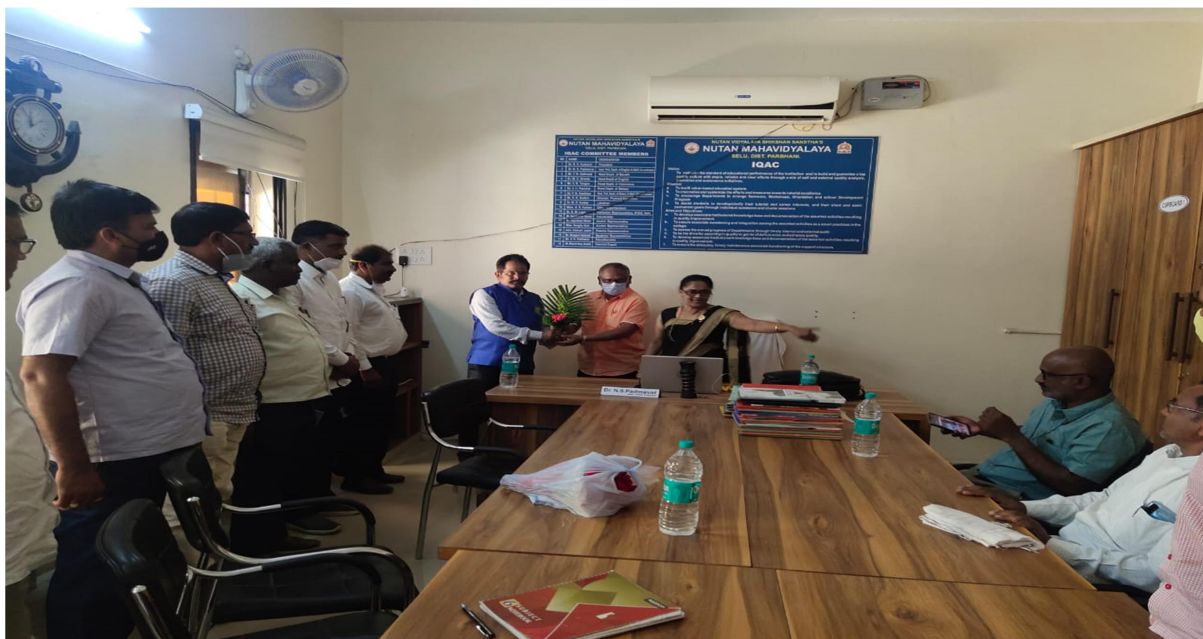

Specifically, the team provided the following feedback:

- The physical facilities at Nutan Mahavidyalaya Selu are generally well-maintained and equipped. However, there are a few areas that could be improved, such as the library and laboratory space.
- The academic programs at Nutan Mahavidyalaya Selu are well-designed and meet the needs of students. However, there is room for improvement in the areas of research and student engagement.
- The student services at Nutan Mahavidyalaya Selu are comprehensive and supportive. However, there is room for improvement in the areas of career counseling and mental health services. The team from Swami Vivekanand Mahavidyalaya Mukramabad offered to provide additional support to Nutan Mahavidyalaya Selu in preparing for the NAAC visit. This support will include:
  - Sharing best practices from their own NAAC accreditation experience
  - Providing assistance with document preparation
  - Offering mock presentations

The collaboration between Nutan Mahavidyalaya Selu and Swami Vivekanand Mahavidyalaya Mukramabad is a valuable example of how institutions can work together to improve the quality of higher education. The feedback provided by the team from Swami Vivekanand Mahavidyalaya Mukramabad will be essential in helping Nutan Mahavidyalaya Selu achieve a successful NAAC accreditation.

Photos of Visit: